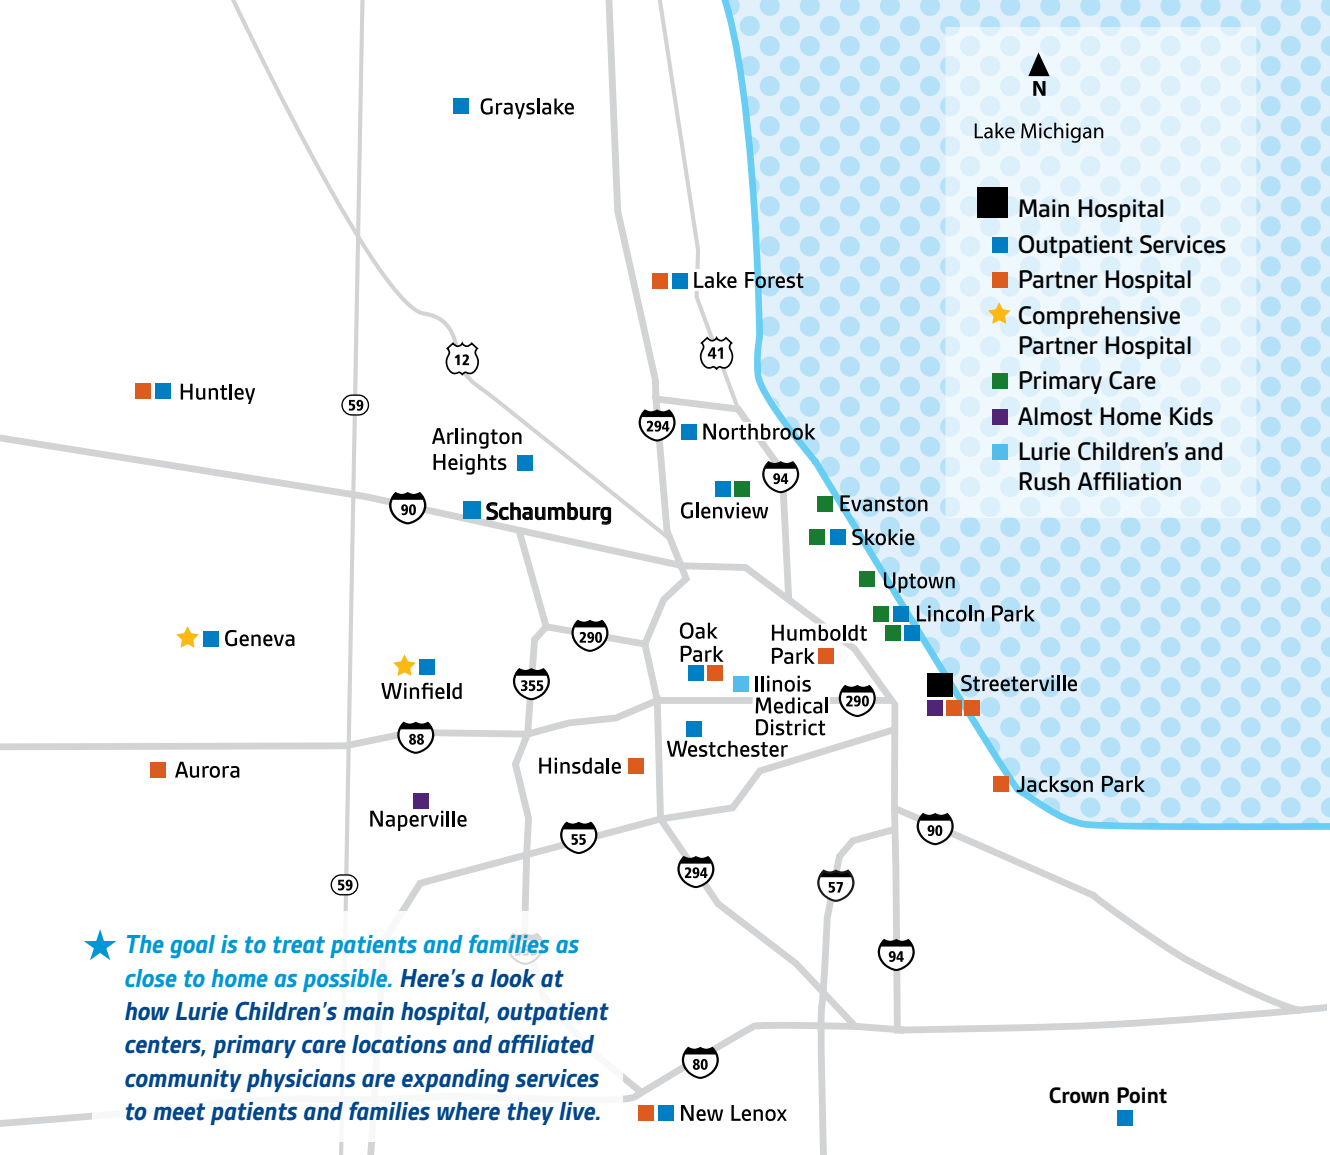

For Chicago. For every child.

Lurie Children's is the top children's hospital in Illinois providing exceptional care for every child in Chicago and beyond. But we don't do it alone. As a nonprofit medical center, we depend on donations from our generous supporters to deliver exceptional, kid-friendly care to every child who needs it and to build safer spaces across Chicago where children can grow and thrive.

of Lurie Children's patients live in under-resourced neighborhoods

of patients receive social work support during inpatient stays

of patients are under- or uninsured

★ *The goal is to treat patients and families as close to home as possible. Here's a look at how Lurie Children's main hospital, outpatient centers, primary care locations and affiliated community physicians are expanding services to meet patients and families where they live.*

Meet Aidan

Age 11, Gilberts, IL
treated for **Polycystic Kidney Disease** at Lurie Children's

PATIENT FACT

Aidan joined the PeerWISE program at Lurie Children's to connect with other kids going through similar medical journeys for support.

Meet Aidan J

Age 18, Chicago, IL
treated at Lefkofsky Pediatric Intensive
Care Unit (PICU) for **trauma and
injuries** following a car accident

CHAMPION FACT

Aidan has run the Chicago
Marathon in support of Lurie
Children's the past three years!