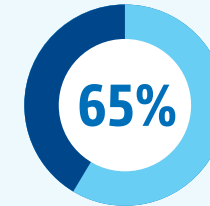

of patients receive social work support during inpatient stays